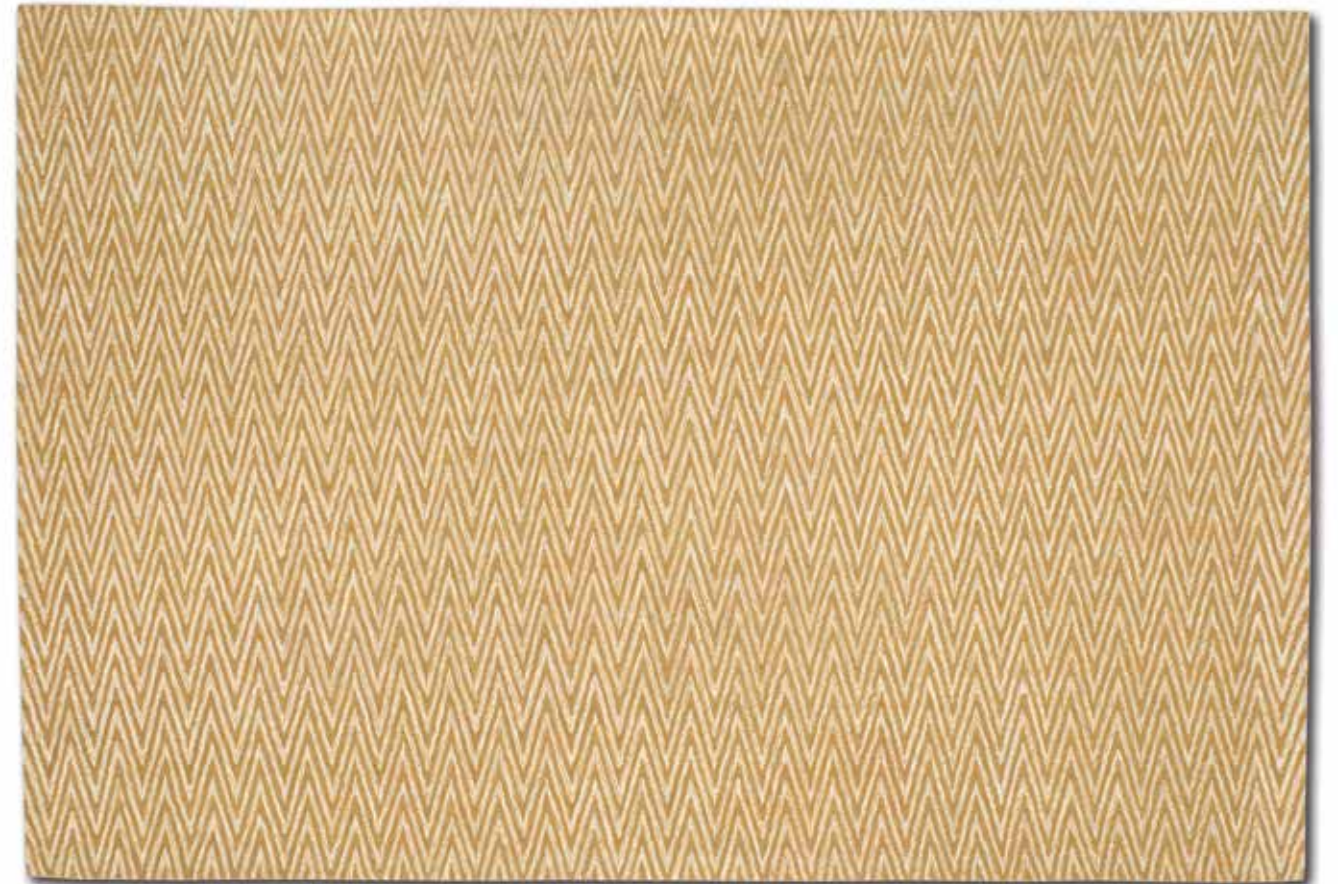

YUMBE

4Y4TA99005 - Col. 401
300x200 CM - 118x79 IN
80% WO - 20% CO

Tappeto in lana-cotone, tuftato a mano, a sottili chevron bitonali, realizzato in un mix di colori neutri e sabbiosi.

Hand-tufted wool-cotton rug with fine two-tone chevrons, in a mix of neutral and sandy colours.