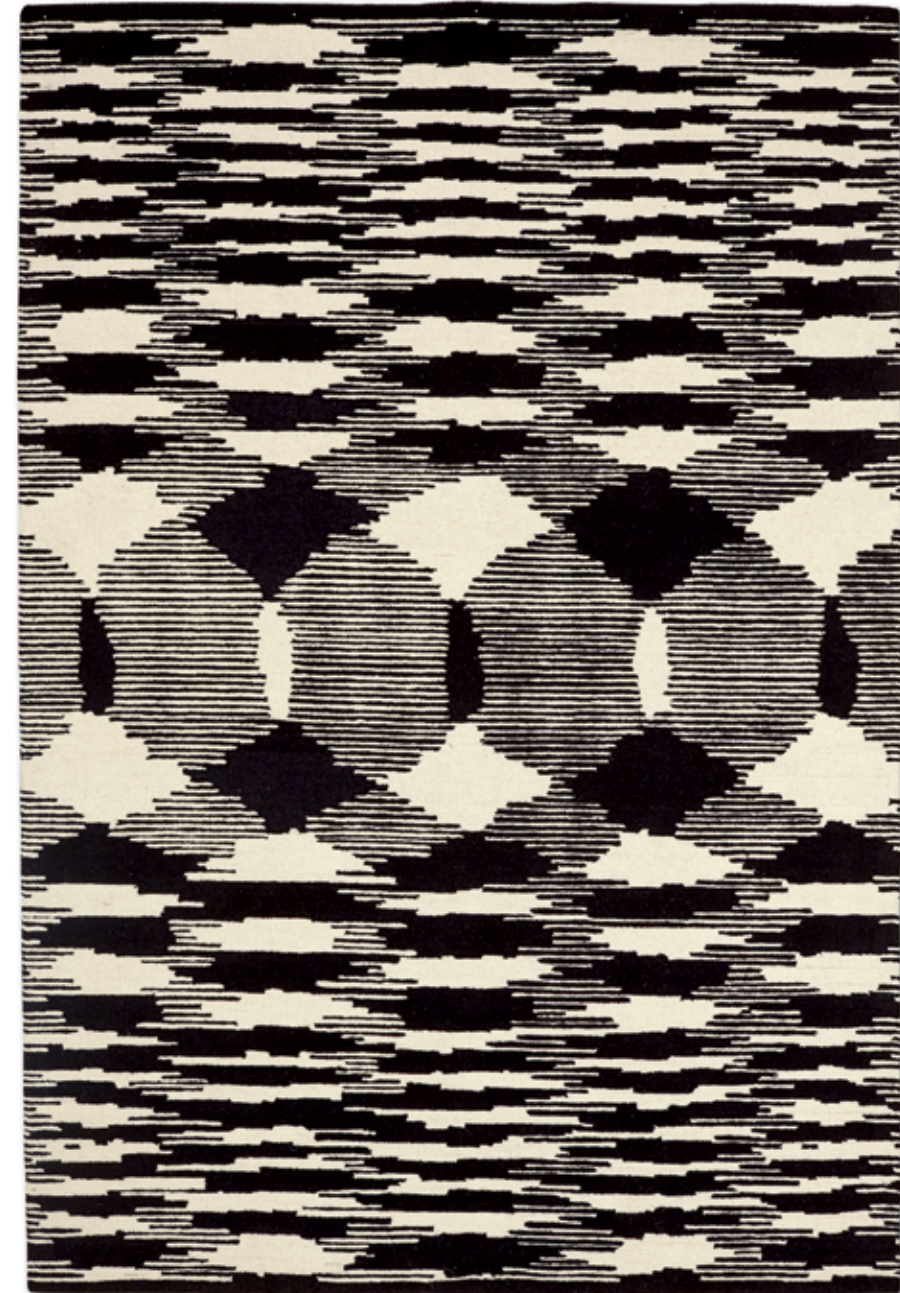

VALDIVIA

4V4TA99005 - Col. 601
200x300 CM - 79x118 IN
100% WO

Tappeto in pura lana, tuftato a mano, motivo fiammato bianconero.

Hand-tufted rug in pure wool with a black and white slub motif.