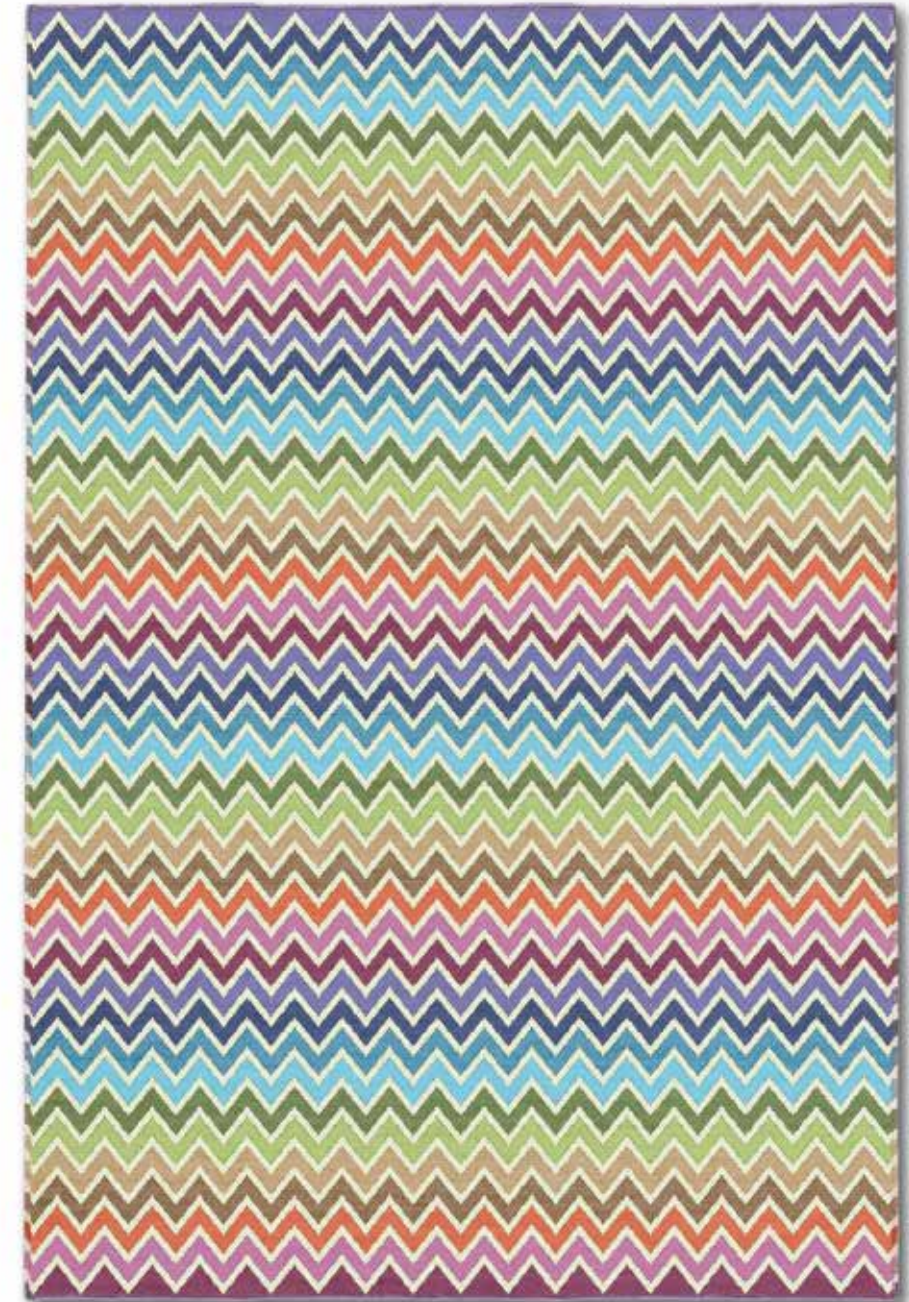

WAIUKU

4W4TA99015 - Col. 100
75x175 CM - 29.5x69 IN
100% PL

Tappeto-stuoia tessuto a mano, a righe multicolori.

Hand-woven mat with multicoloured stripes.

4W4TA99018 - Col. 01
200x300 CM - 79x118 IN

4W4TA99018 - Col. 02
200x300 CM - 79x118 IN

WATAMU

4W4TA99018 - Col. 02
200x300 CM - 79x118 IN
100% PL

Tappeto-stuoia tessuto a mano, chevron multicolore
effetto optical.

*Hand-woven mat-rug, multicoloured chevron optical
effect.*