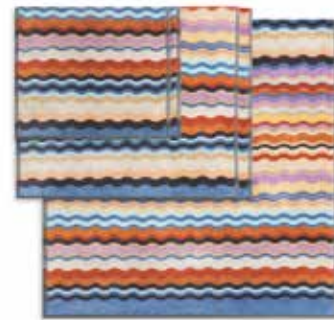

BONNIE

1B3SP99814 - Col. 149
FULL
2 ospiti + 2 asciugamani + 1 telo bagno
2 hand towels + 2 bath towels + 1 bath sheet
100% CO