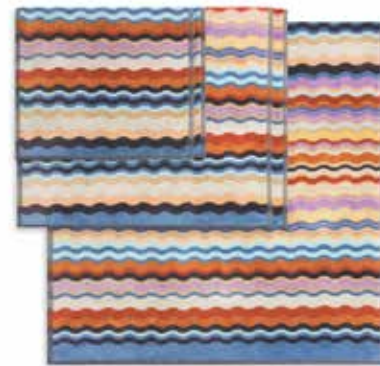

BONNIE
1B3SP99811CS - Col. 149
ASCIUGAMANO - BATH TOWEL
60X100 CM - 24x39 IN
100% CO

BONNIE
1B3SP99812 - Col. 149
TELO - BATH SHEET
80X160 CM - 31x63 IN
100% CO