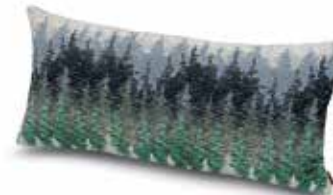

WEGGIS

1W4CU00702 - Col. 174

CUSCINO - CUSHION 30x60 CM - 12x24 IN
46% CO - 26% PL - 15% VI - 13% PA

Cuscino in tessuto jacquard, fantasia foresta pittorica.

*Cushion in jacquard fabric with pictorial woodland
pattern.*