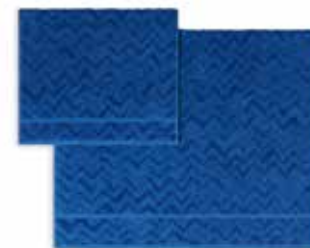

REX
1R3SP99844 - Col. 50B
SET
1 ospite + 1 asciugamano
1 hand towel + 1 bath towel
100% CO